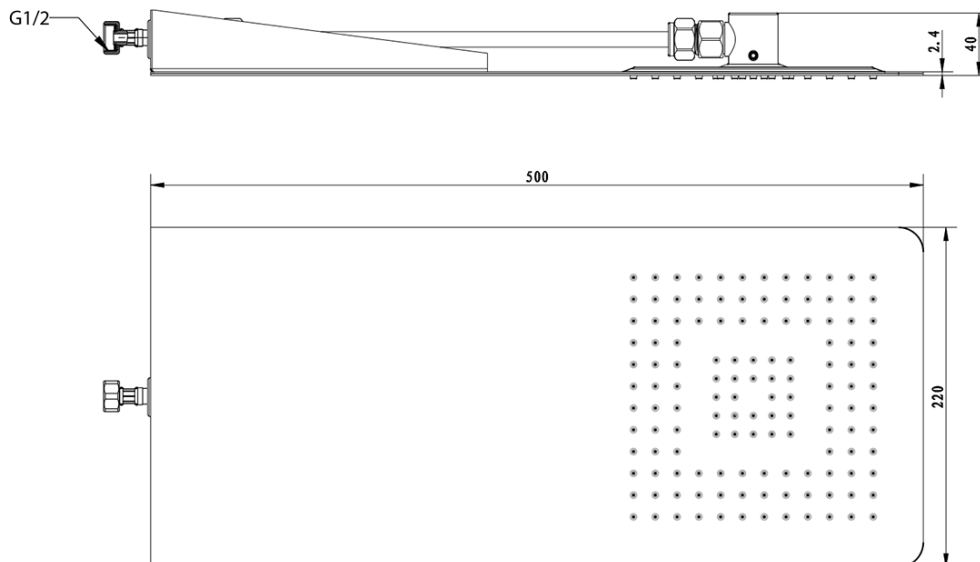

**SLIM Wall-Mounted Shower Head, 220x500x2,4mm,  
square, brushed stainless steel**

**Order code:** MS733

**Basic information**

**Brand:** Sapho

**Size**

**Width:** 220 mm

**Height:** 5 mm

**Depth:** 500 mm

**Properties**

**Colour:** Chrome

**Material:** Stainless steel

**Shape:** Square

**Installation:** 1 outlet

**Shower functions:** Rain

**Equipment:** AntiCalc

**Weight / Piece:** 3.5 kg

**Packaging:** 1 Piece

**Warranty:** 2 years

SLIM Wall-Mounted Shower Head, 220x500x2,4mm,  
square, brushed stainless steel

Technical sheet

Krycí destička