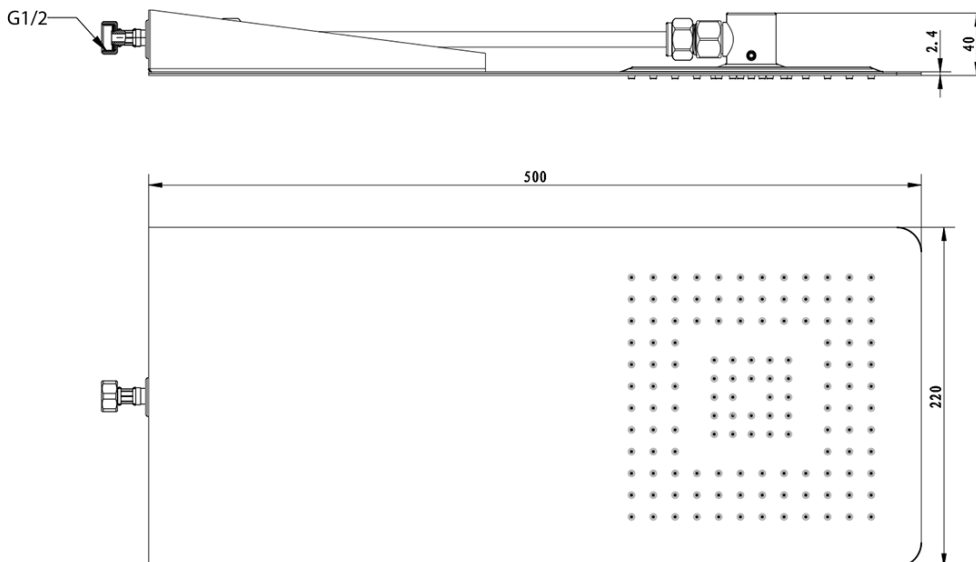

**SLIM Wall-Mounted Shower Head, 220x500x2,4mm,  
square, brushed stainless steel**

**Order code:** MS733

**Basic information**

**Brand:** Sapho

**Size**

**Width:** 220 mm

**Height:** 5 mm

**Depth:** 500 mm

**Properties**

**Colour:** Chrome

**Material:** Stainless steel

**Shape:** Square

**Installation:** 1 outlet

**Shower functions:** Rain

**Equipment:** AntiCalc

**Weight / Piece:** 3.5 kg

**Packaging:** 1 Piece

**Warranty:** 2 years

SLIM Wall-Mounted Shower Head, 220x500x2,4mm,  
square, brushed stainless steel

Technical sheet

Krycí destička