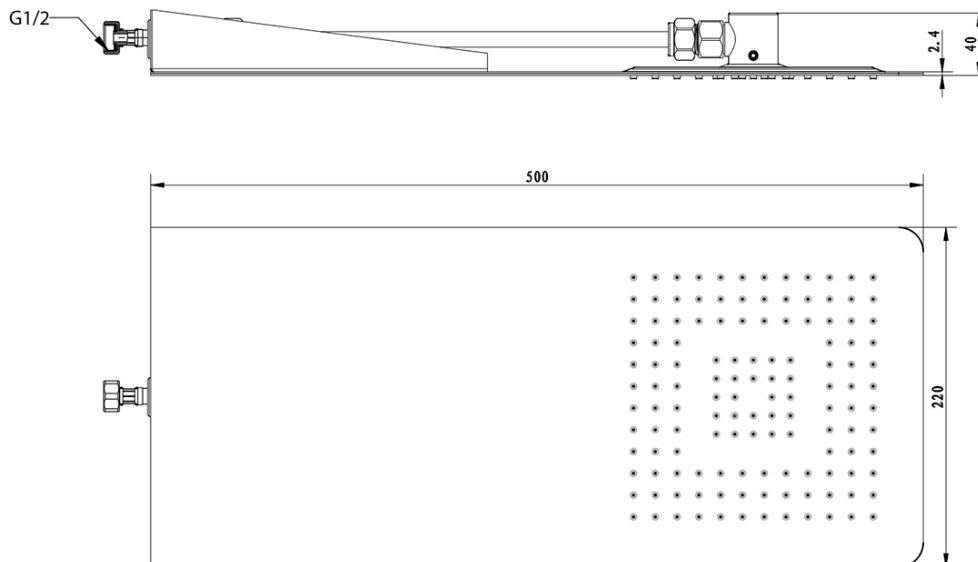

**SLIM Wall-Mounted Shower Head, 220x500x2,4mm,
square, brushed stainless steel**

Order code: MS733

Basic information

Brand: Sapho

Size

Width: 220 mm

Height: 5 mm

Depth: 500 mm

Properties

Colour: Chrome

Material: Stainless steel

Shape: Square

Installation: 1 outlet

Shower functions: Rain

Equipment: AntiCalc

Weight / Piece: 3.5 kg

Packaging: 1 Piece

Warranty: 2 years

SLIM Wall-Mounted Shower Head, 220x500x2,4mm,
square, brushed stainless steel

Technical sheet

Krycí destička