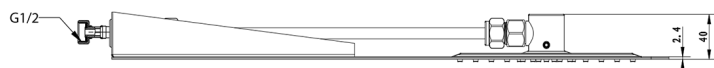

Technical sheet