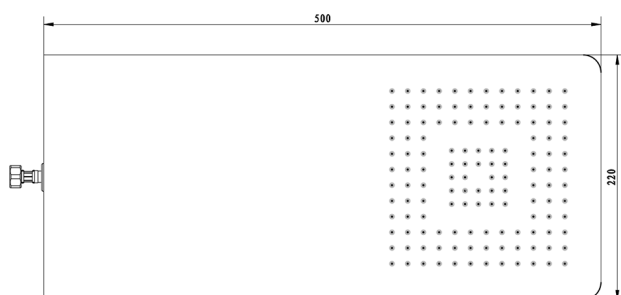

Technical sheet