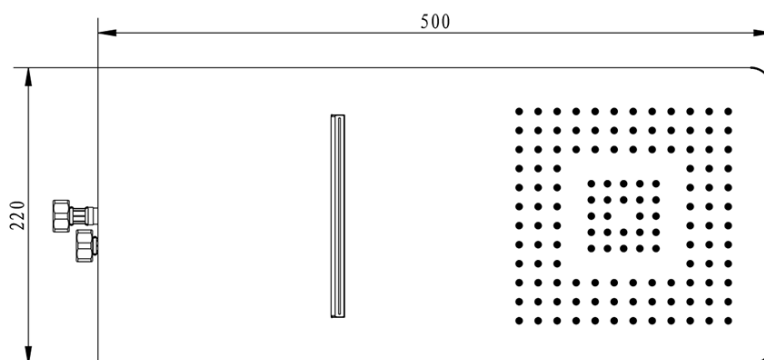

**SLIM Wall-Mounted Shower Head, Waterfall,
220x500x2,4mm, brushed stainless steel**

Order code: MS746

Basic information

Brand: Sapho

Size

Width: 220 mm

Height: 5 mm

Depth: 500 mm

Properties

Colour: Chrome

Material: Stainless steel

Shape: Square

Installation: 2 outlets

Shower functions: Rain, Waterfall

Equipment: AntiCalc

Weight / Piece: 4.2 kg

Packaging: 1 Piece

Warranty: 2 years

SLIM Wall-Mounted Shower Head, Waterfall,
220x500x2,4mm, brushed stainless steel

Technical sheet

Krycí destička