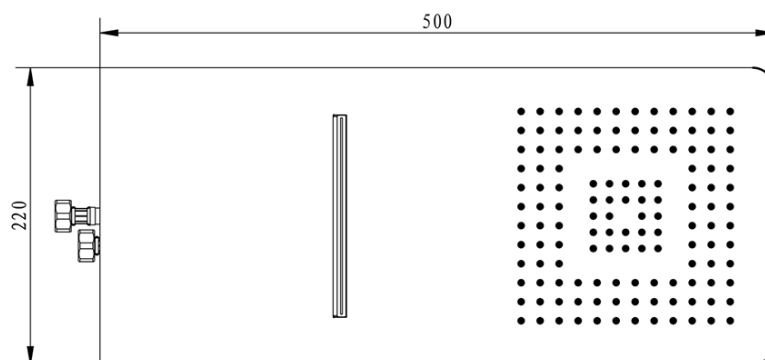

**SLIM Wall-Mounted Shower Head, Waterfall,
220x500x2,4mm, brushed stainless steel**

Order code: MS746

Basic information

Brand: Sapho

Size

Width: 220 mm

Height: 5 mm

Depth: 500 mm

Properties

Colour: Chrome

Material: Stainless steel

Shape: Square

Installation: 2 outlets

Shower functions: Rain, Waterfall

Equipment: AntiCalc

Weight / Piece: 4.2 kg

Packaging: 1 Piece

Warranty: 2 years

SLIM Wall-Mounted Shower Head, Waterfall,
220x500x2,4mm, brushed stainless steel

Technical sheet

Krycí destička