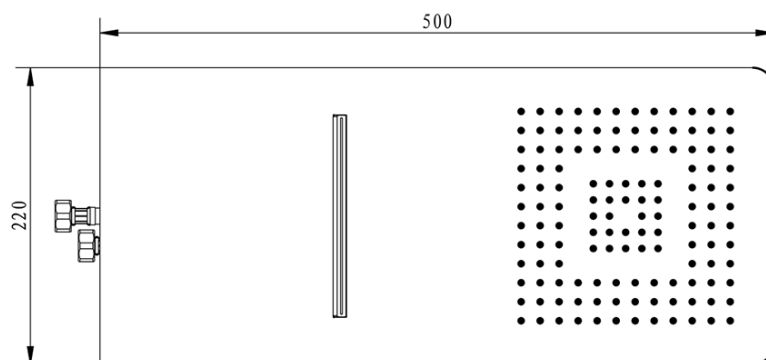

**SLIM Wall-Mounted Shower Head, Waterfall,
220x500x2,4mm, brushed stainless steel**

Order code: MS746

Basic information

Brand: Sapho

Size

Width: 220 mm

Height: 5 mm

Depth: 500 mm

Properties

Colour: Chrome

Material: Stainless steel

Shape: Square

Installation: 2 outlets

Shower functions: Rain, Waterfall

Equipment: AntiCalc

Weight / Piece: 4.2 kg

Packaging: 1 Piece

Warranty: 2 years

SLIM Wall-Mounted Shower Head, Waterfall,
220x500x2,4mm, brushed stainless steel

Technical sheet

Krycí destička