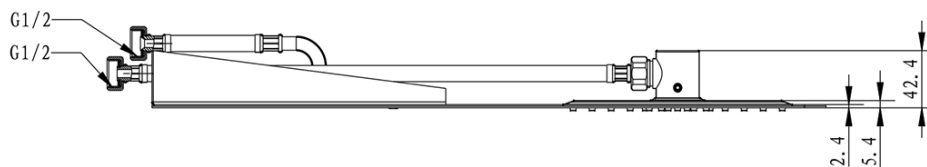

**SLIM Wall-Mounted Shower Head, Waterfall,
220x500x2,4mm, brushed stainless steel**

Order code: MS746

Basic information

Brand: Sapho

Size

Width: 220 mm

Height: 5 mm

Depth: 500 mm

Properties

Colour: Chrome

Material: Stainless steel

Shape: Square

Installation: 2 outlets

Shower functions: Rain, Waterfall

Equipment: AntiCalc

Weight / Piece: 4.2 kg

Packaging: 1 Piece

Warranty: 2 years

SLIM Wall-Mounted Shower Head, Waterfall,
220x500x2,4mm, brushed stainless steel

Technical sheet

Krycí destička