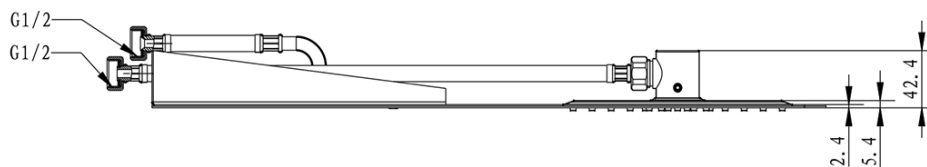

**SLIM Wall-Mounted Shower Head, Waterfall,  
220x500x2,4mm, brushed stainless steel**

**Order code:** MS746

**Basic information**

**Brand:** Sapho

**Size**

**Width:** 220 mm

**Height:** 5 mm

**Depth:** 500 mm

**Properties**

**Colour:** Chrome

**Material:** Stainless steel

**Shape:** Square

**Installation:** 2 outlets

**Shower functions:** Rain, Waterfall

**Equipment:** AntiCalc

**Weight / Piece:** 4.2 kg

**Packaging:** 1 Piece

**Warranty:** 2 years

SLIM Wall-Mounted Shower Head, Waterfall,  
220x500x2,4mm, brushed stainless steel

Technical sheet

Krycí destička