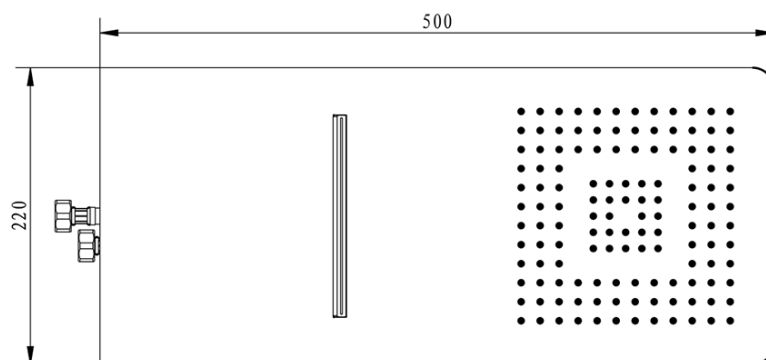

**SLIM Wall-Mounted Shower Head, Waterfall,  
220x500x2,4mm, brushed stainless steel**

**Order code:** MS746

**Basic information**

**Brand:** Sapho

**Size**

**Width:** 220 mm

**Height:** 5 mm

**Depth:** 500 mm

**Properties**

**Colour:** Chrome

**Material:** Stainless steel

**Shape:** Square

**Installation:** 2 outlets

**Shower functions:** Rain, Waterfall

**Equipment:** AntiCalc

**Weight / Piece:** 4.2 kg

**Packaging:** 1 Piece

**Warranty:** 2 years

SLIM Wall-Mounted Shower Head, Waterfall,  
220x500x2,4mm, brushed stainless steel

Technical sheet

Krycí destička