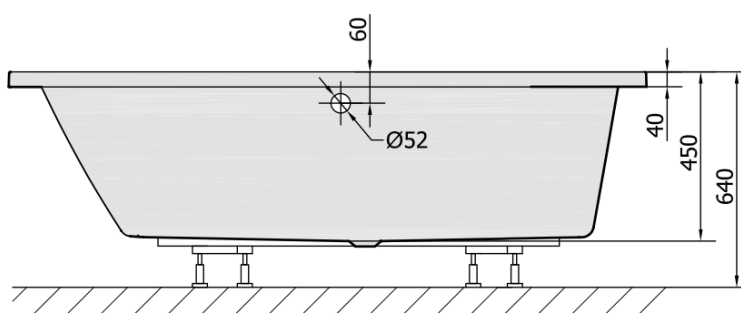

ANDRA L Asymmetric Bath 180x90x45cm, White

Order code: 72872

Size

Length: 1800 mm
 Width: 900 mm
 Height: 450 mm
 Volume: 277 l

Properties

Colour: White
 Material: Acrylate
 Warranty: 10 years

Technical sheet

VOLUME 277L