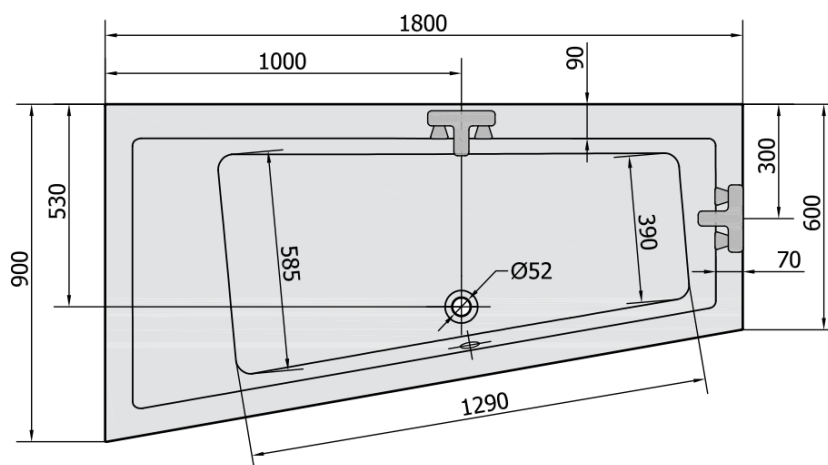

ANDRA L Asymmetric Bath 180x90x45cm, White

Order code: 72872

Size

Length: 1800 mm
 Width: 900 mm
 Height: 450 mm
 Volume: 277 l

Properties

Colour: White
 Material: Acrylate
 Warranty: 10 years

Technical sheet

VOLUME 277L