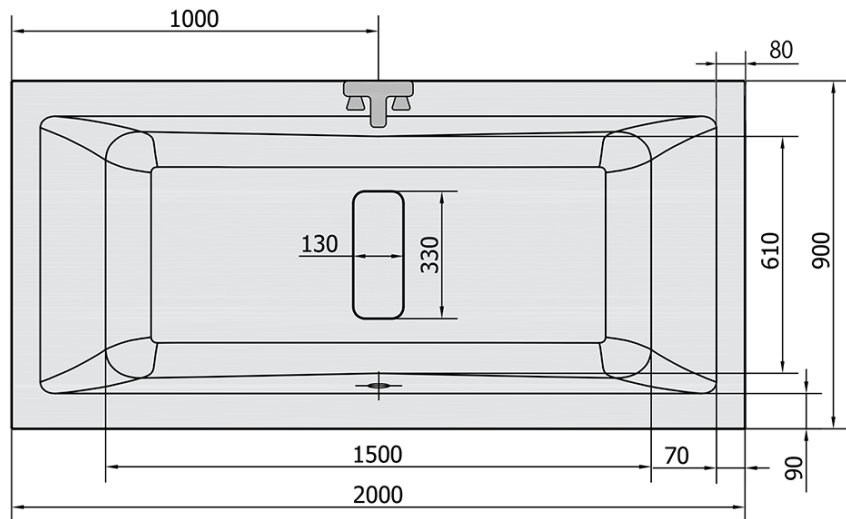

Technical sheet

VOLUME 422L