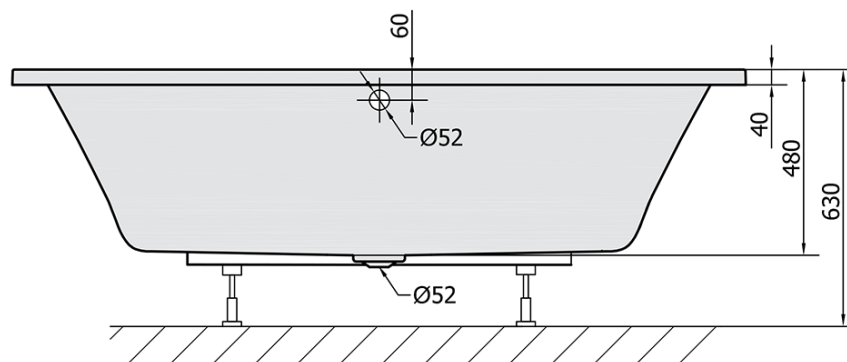

Technical sheet

VOLUME 422L