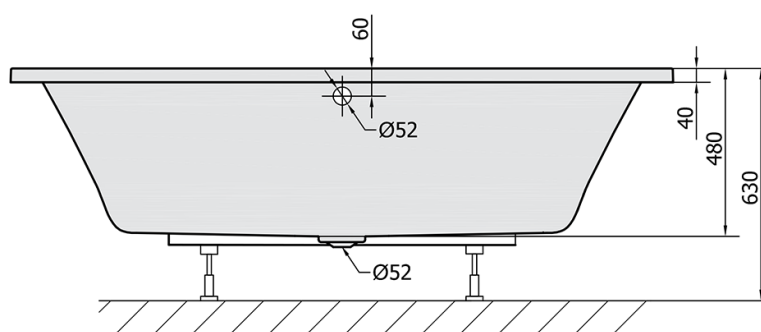

MARLENE Rectangular Bath 200x90x48cm, White

Order code: 78731

Size

Length: 2000 mm
 Width: 900 mm
 Height: 480 mm
 Volume: 422 l

Properties

Colour: White
 Material: Acrylate
 Warranty: 10 years

Technical sheet

VOLUME 422L