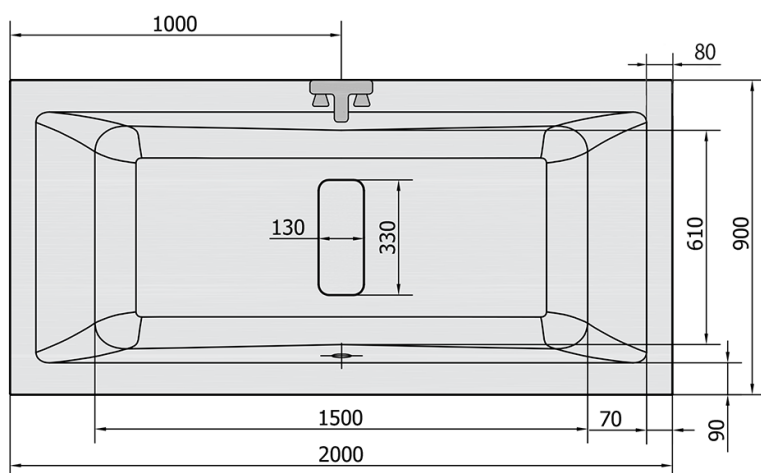

MARLENE Rectangular Bath 200x90x48cm, White

Order code: 78731

Size

Length: 2000 mm
 Width: 900 mm
 Height: 480 mm
 Volume: 422 l

Properties

Colour: White
 Material: Acrylate
 Warranty: 10 years

Technical sheet

VOLUME 422L