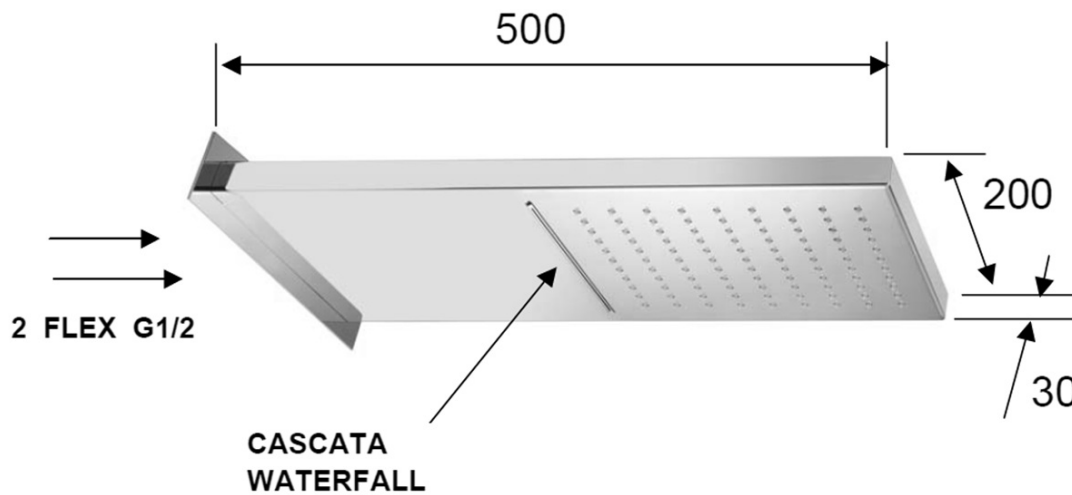

**Wall-mounted head shower with cascade, 500x200mm,  
polished stainless steel**

**Order code:** DC562

**Basic information**

**Brand:** Sapho

**Size**

**Width:** 200 mm

**Height:** 30 mm

**Depth:** 500 mm

**Properties**

**Colour:** Chrome

**Material:** Stainless steel

**Shape:** Square

**Installation:** 2 outlets

**Shower functions:** Rain, Waterfall

**Equipment:** AntiCalc

**Weight / Piece:** 6.5 kg

**Packaging:** 1 Piece

**Warranty:** 2 years

Wall-mounted head shower with cascade, 500x200mm,  
polished stainless steel

Technical sheet

pressione - pressure  
portata MAX - MAX flow

1	2	3	4	5	bar
16	19	22	25	28	l/min