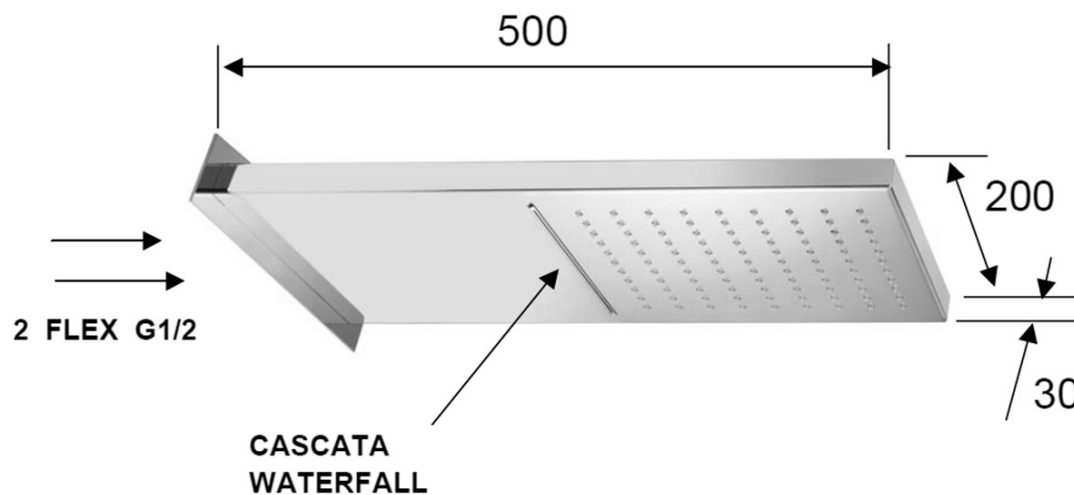

**Wall-mounted head shower with cascade, 500x200mm,  
polished stainless steel**

**Order code:** DC562

**Basic information**

**Brand:** Sapho

**Size**

**Width:** 200 mm

**Height:** 30 mm

**Depth:** 500 mm

**Properties**

**Colour:** Chrome

**Material:** Stainless steel

**Shape:** Square

**Installation:** 2 outlets

**Shower functions:** Rain, Waterfall

**Equipment:** AntiCalc

**Weight / Piece:** 6.5 kg

**Packaging:** 1 Piece

**Warranty:** 2 years

Wall-mounted head shower with cascade, 500x200mm,  
polished stainless steel

Technical sheet

pressione - pressure  
portata MAX - MAX flow

1	2	3	4	5	bar
16	19	22	25	28	l/min