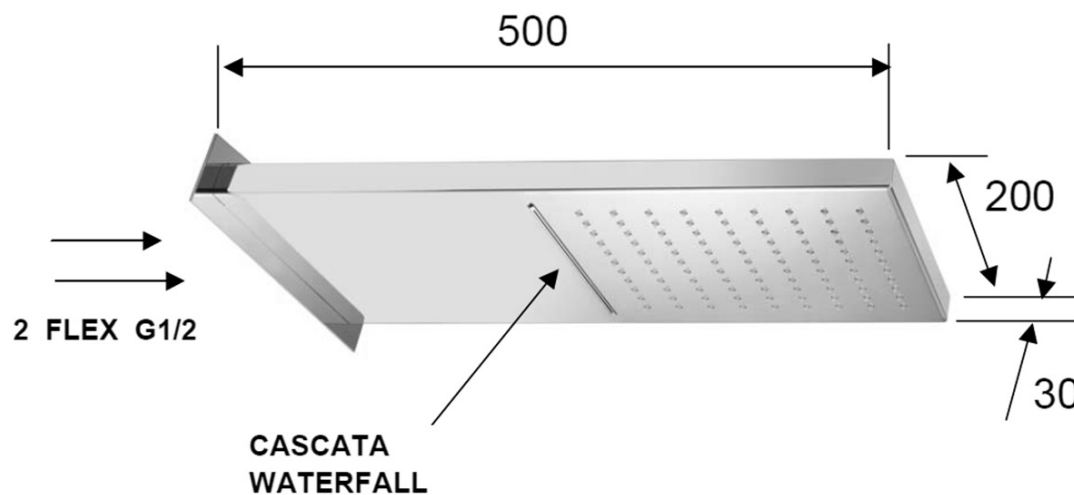

**Wall-mounted head shower with cascade, 500x200mm,
polished stainless steel**

Order code: DC562

Basic information

Brand: Sapho

Size

Width: 200 mm

Height: 30 mm

Depth: 500 mm

Properties

Colour: Chrome

Material: Stainless steel

Shape: Square

Installation: 2 outlets

Shower functions: Rain, Waterfall

Equipment: AntiCalc

Weight / Piece: 6.5 kg

Packaging: 1 Piece

Warranty: 2 years

Wall-mounted head shower with cascade, 500x200mm,
polished stainless steel

Technical sheet

pressione - pressure
portata MAX - MAX flow

1	2	3	4	5	bar
16	19	22	25	28	l/min