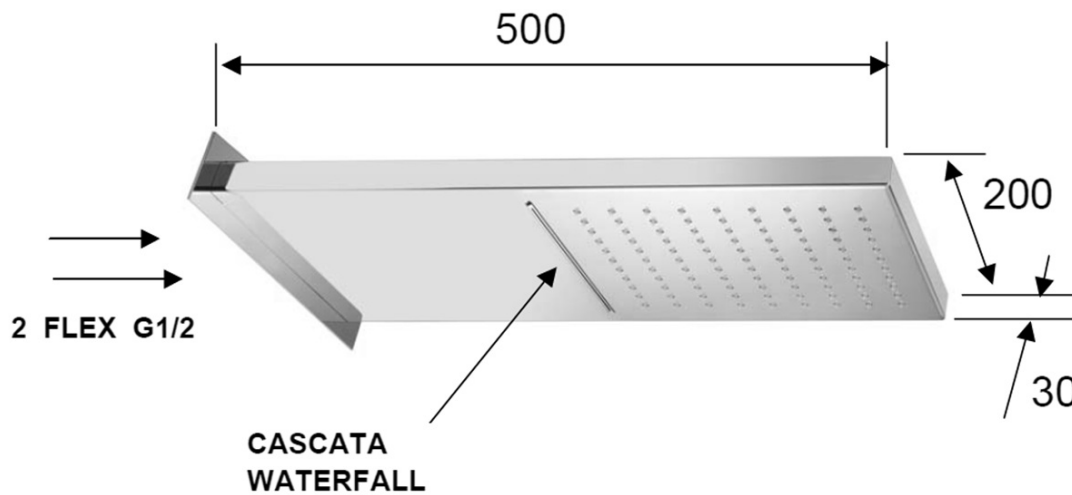

**Wall-mounted head shower with cascade, 500x200mm,
polished stainless steel**

Order code: DC562

Basic information

Brand: Sapho

Size

Width: 200 mm

Height: 30 mm

Depth: 500 mm

Properties

Colour: Chrome

Material: Stainless steel

Shape: Square

Installation: 2 outlets

Shower functions: Rain, Waterfall

Equipment: AntiCalc

Weight / Piece: 6.5 kg

Packaging: 1 Piece

Warranty: 2 years

Wall-mounted head shower with cascade, 500x200mm,
polished stainless steel

Technical sheet

pressione - pressure
portata MAX - MAX flow

1	2	3	4	5	bar
16	19	22	25	28	l/min