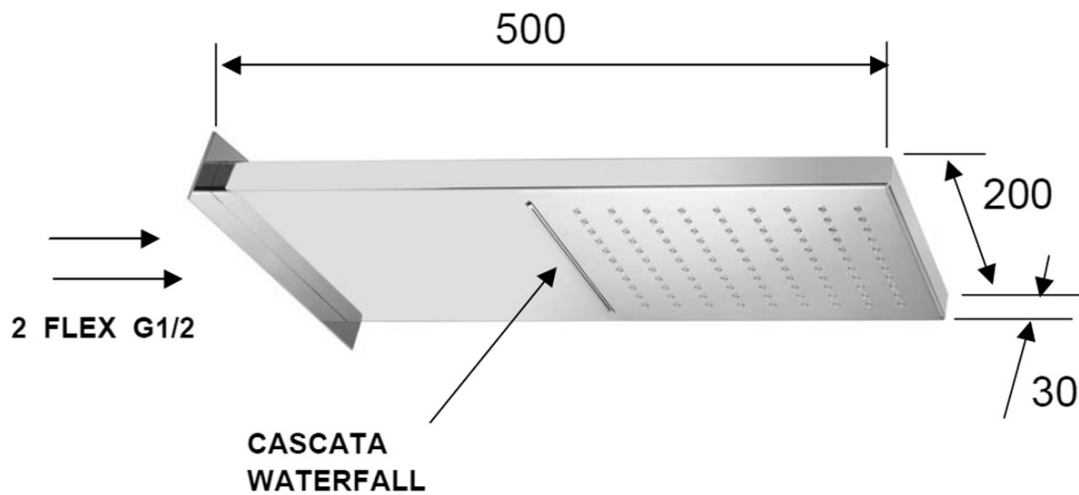

Wall-mounted head shower with cascade, 500x200mm, polished stainless steel

Order code: DC562

Size

Width: 200 mm
 Height: 30 mm
 Depth: 500 mm

Properties

Colour: Chrome
 Material: Stainless steel
 Warranty: 2 years

Technical sheet

pressione - pressure
 portata MAX - MAX flow

1	2	3	4	5	bar
16	19	22	25	28	l/min