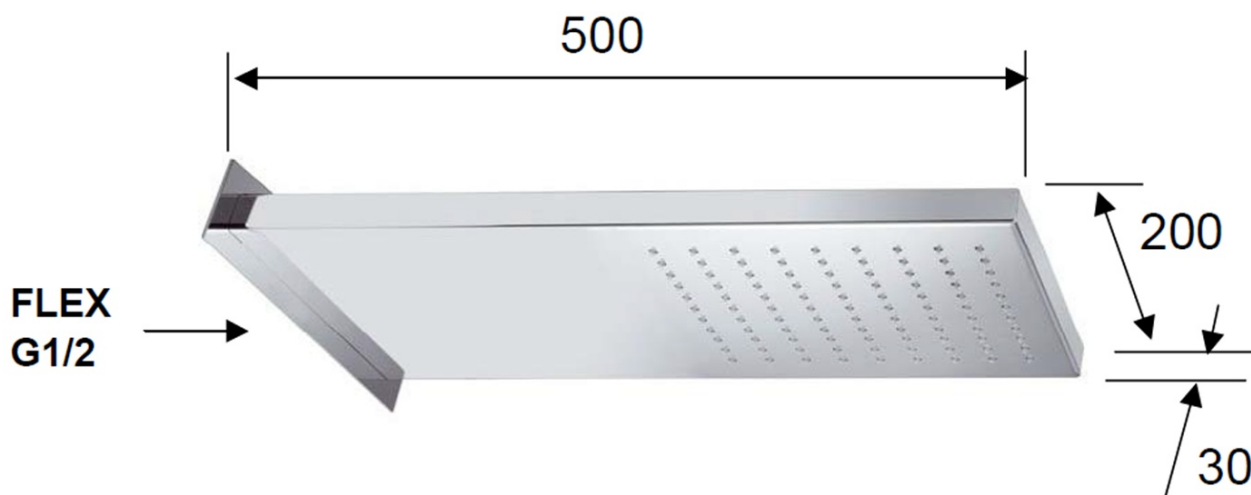

## Wall-mounted head shower, 500x200mm, polished stainless steel

**Order code:** DP562

### Size

**Width:** 200 mm

**Height:** 30 mm

**Depth:** 500 mm

### Properties

**Colour:** Chrome

**Material:** Stainless steel

**Shape:** Square

**Installation:** 1 outlet

**Shower functions:** Rain

**Equipment:** AntiCalc

**Weight / Piece:** 6.5 kg

**Packaging:** 1 Piece

**Warranty:** 2 years

Wall-mounted head shower, 500x200mm, polished stainless steel

Technical sheet

pressione - pressure  
portata MAX - MAX flow

1	2	3	4	5	bar
16	19	22	25	28	l/min