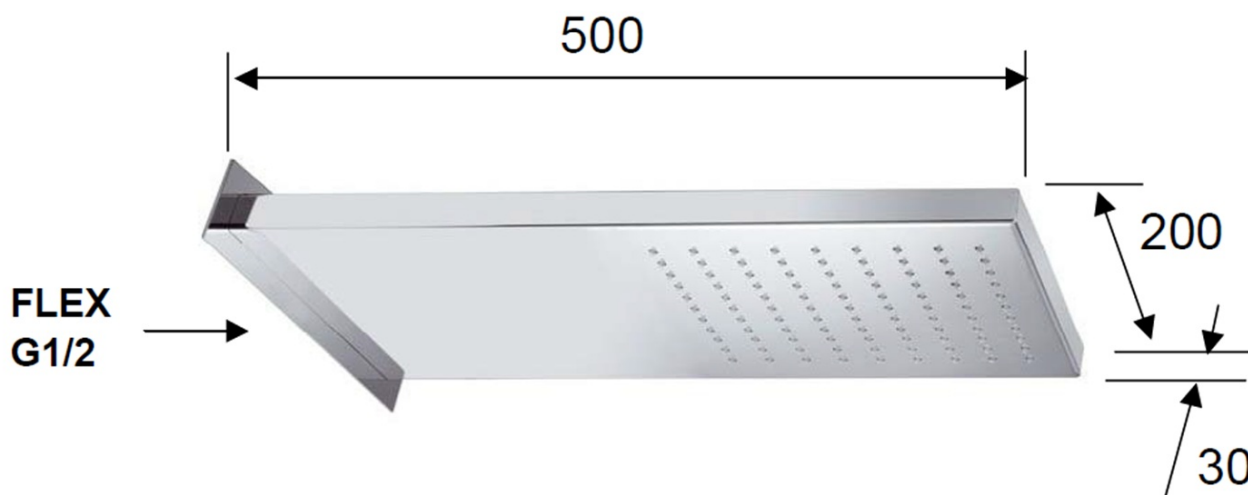

Wall-mounted head shower, 500x200mm, polished stainless steel

Order code: DP562

Basic information

Brand: Sapho

Size

Width: 200 mm

Height: 30 mm

Depth: 500 mm

Properties

Colour: Chrome

Material: Stainless steel

Shape: Square

Installation: 1 outlet

Shower functions: Rain

Equipment: AntiCalc

Weight / Piece: 6.5 kg

Packaging: 1 Piece

Warranty: 2 years

Wall-mounted head shower, 500x200mm, polished stainless steel

Technical sheet

pressione - pressure
portata MAX - MAX flow

1	2	3	4	5	bar
16	19	22	25	28	l/min