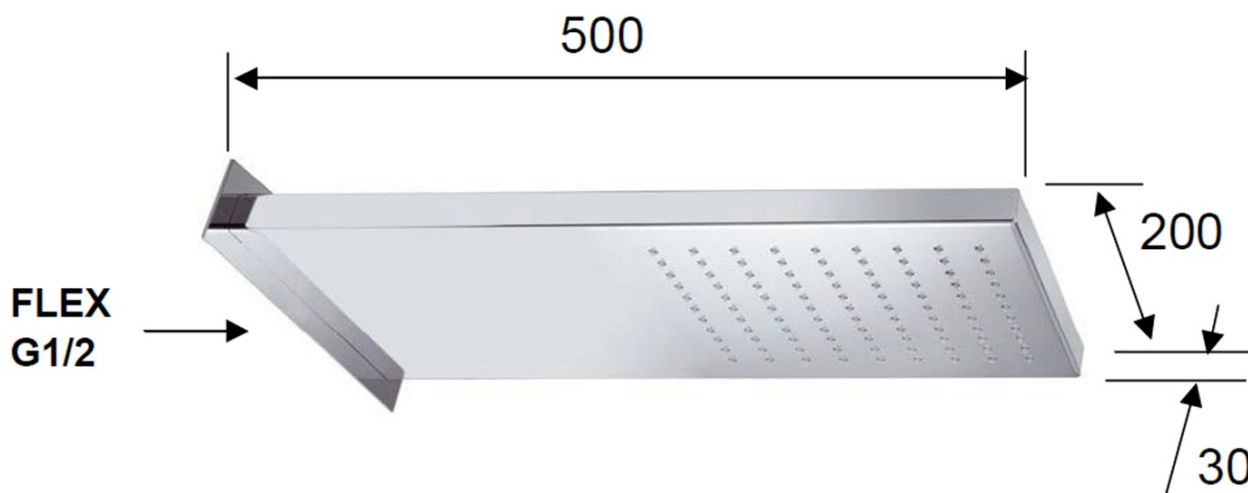

Wall-mounted head shower, 500x200mm, polished stainless steel

Order code: DP562

Basic information

Brand: Sapho

Size

Width: 200 mm

Height: 30 mm

Depth: 500 mm

Properties

Colour: Chrome

Material: Stainless steel

Shape: Square

Installation: 1 outlet

Shower functions: Rain

Equipment: AntiCalc

Weight / Piece: 6.5 kg

Packaging: 1 Piece

Warranty: 2 years

Wall-mounted head shower, 500x200mm, polished stainless steel

Technical sheet

pressione - pressure
portata MAX - MAX flow

1	2	3	4	5	bar
16	19	22	25	28	l/min