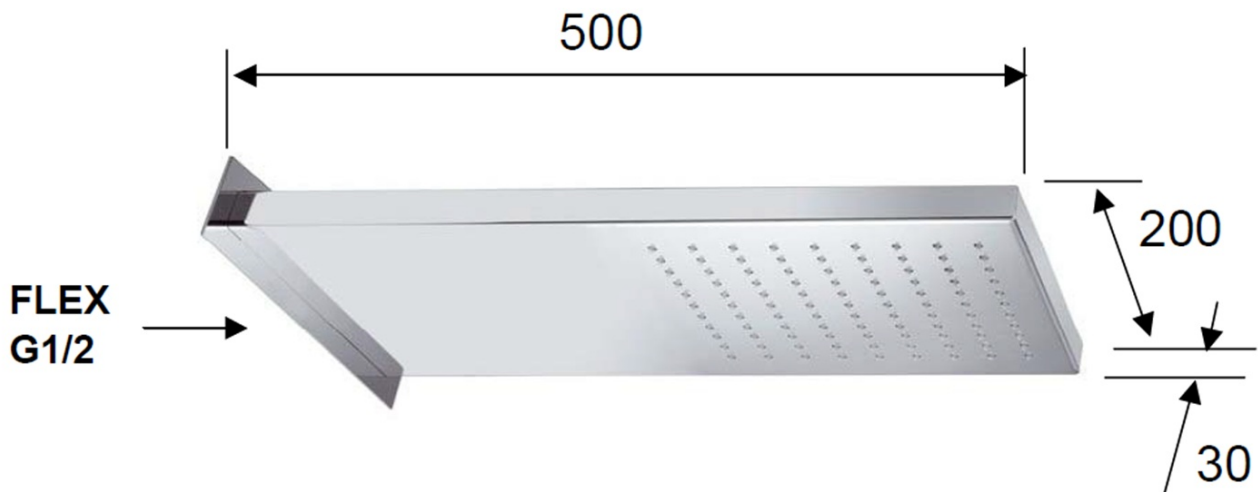

## Wall-mounted head shower, 500x200mm, polished stainless steel

**Order code:** DP562

### Size

**Width:** 200 mm

**Height:** 30 mm

**Depth:** 500 mm

### Properties

**Colour:** Chrome

**Material:** Stainless steel

**Shape:** Square

**Installation:** 1 outlet

**Shower functions:** Rain

**Equipment:** AntiCalc

**Weight / Piece:** 6.5 kg

**Packaging:** 1 Piece

**Warranty:** 2 years

Wall-mounted head shower, 500x200mm, polished stainless steel

Technical sheet

pressione - pressure  
portata MAX - MAX flow

1	2	3	4	5	bar
16	19	22	25	28	l/min