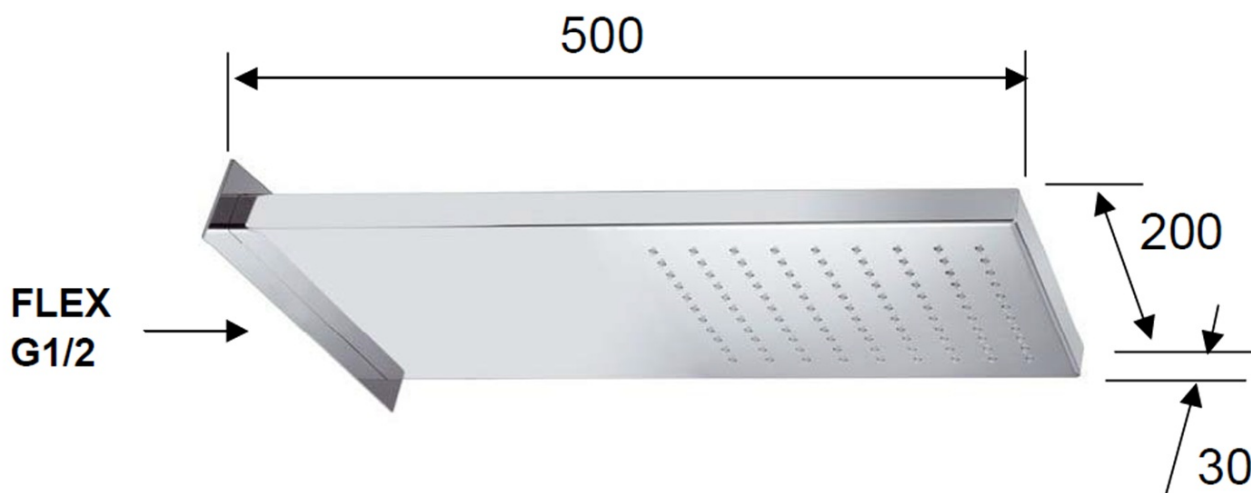

## Wall-mounted head shower, 500x200mm, polished stainless steel

**Order code:** DP562

### Size

**Width:** 200 mm

**Height:** 30 mm

**Depth:** 500 mm

### Properties

**Colour:** Chrome

**Material:** Stainless steel

**Shape:** Square

**Installation:** 1 outlet

**Shower functions:** Rain

**Equipment:** AntiCalc

**Weight / Piece:** 6.5 kg

**Packaging:** 1 Piece

**Warranty:** 2 years

Wall-mounted head shower, 500x200mm, polished stainless steel

Technical sheet

pressione - pressure  
portata MAX - MAX flow

1	2	3	4	5	bar
16	19	22	25	28	l/min