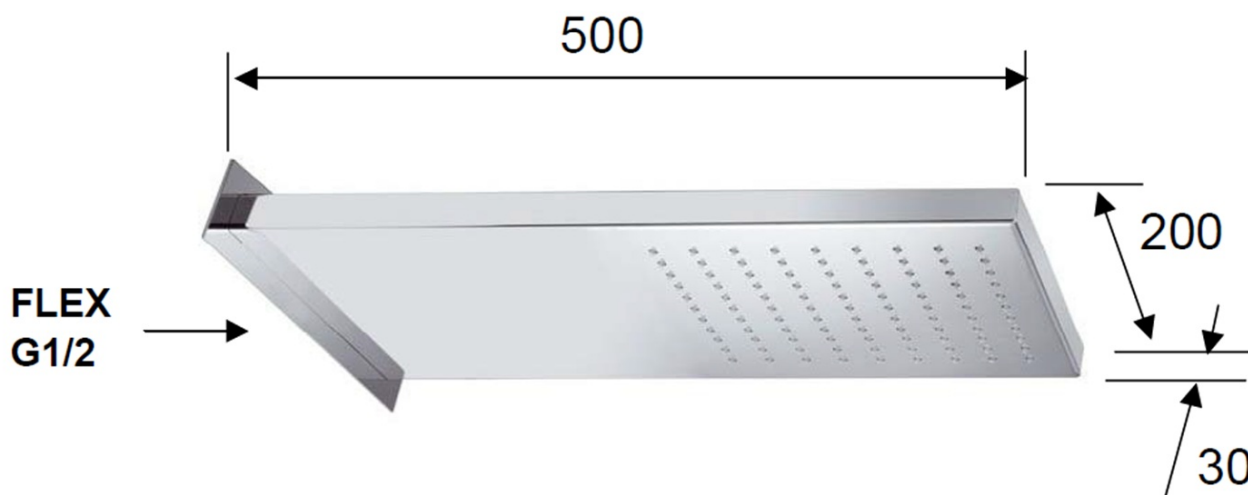

## Wall-mounted head shower, 500x200mm, polished stainless steel

**Order code:** DP562

### Size

**Width:** 200 mm

**Height:** 30 mm

**Depth:** 500 mm

### Properties

**Colour:** Chrome

**Material:** Stainless steel

**Shape:** Square

**Installation:** 1 outlet

**Shower functions:** Rain

**Equipment:** AntiCalc

**Weight / Piece:** 6.5 kg

**Packaging:** 1 Piece

**Warranty:** 2 years

Wall-mounted head shower, 500x200mm, polished stainless steel

Technical sheet

pressione - pressure  
portata MAX - MAX flow

1	2	3	4	5	bar
16	19	22	25	28	l/min