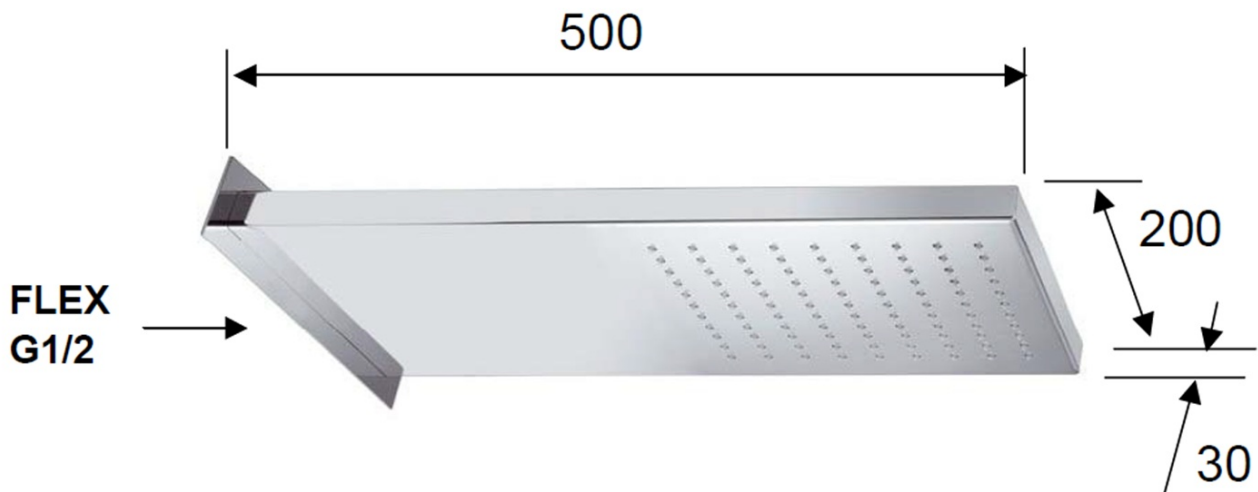

Wall-mounted head shower, 500x200mm, polished stainless steel

Order code: DP562

Basic information

Brand: Sapho

Size

Width: 200 mm

Height: 30 mm

Depth: 500 mm

Properties

Colour: Chrome

Material: Stainless steel

Shape: Square

Installation: 1 outlet

Shower functions: Rain

Equipment: AntiCalc

Weight / Piece: 6.5 kg

Packaging: 1 Piece

Warranty: 2 years

Wall-mounted head shower, 500x200mm, polished stainless steel

Technical sheet

pressione - pressure
portata MAX - MAX flow

1	2	3	4	5	bar
16	19	22	25	28	l/min