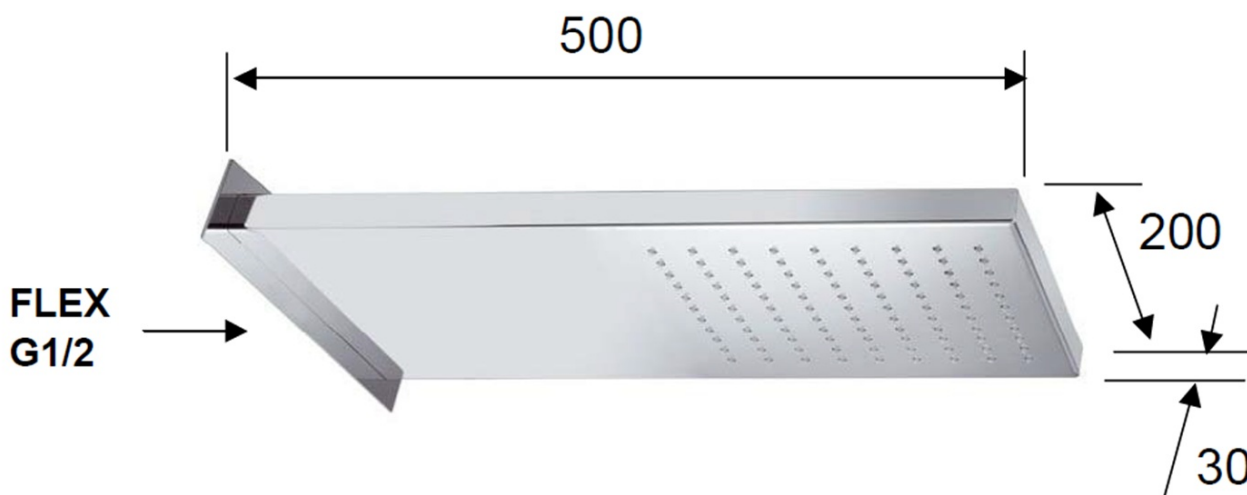

Wall-mounted head shower, 500x200mm, polished stainless steel

Order code: DP562

Basic information

Brand: Sapho

Size

Width: 200 mm

Height: 30 mm

Depth: 500 mm

Properties

Colour: Chrome

Material: Stainless steel

Shape: Square

Installation: 1 outlet

Shower functions: Rain

Equipment: AntiCalc

Weight / Piece: 6.5 kg

Packaging: 1 Piece

Warranty: 2 years

Wall-mounted head shower, 500x200mm, polished stainless steel

Technical sheet

pressione - pressure
portata MAX - MAX flow

1	2	3	4	5	bar
16	19	22	25	28	l/min