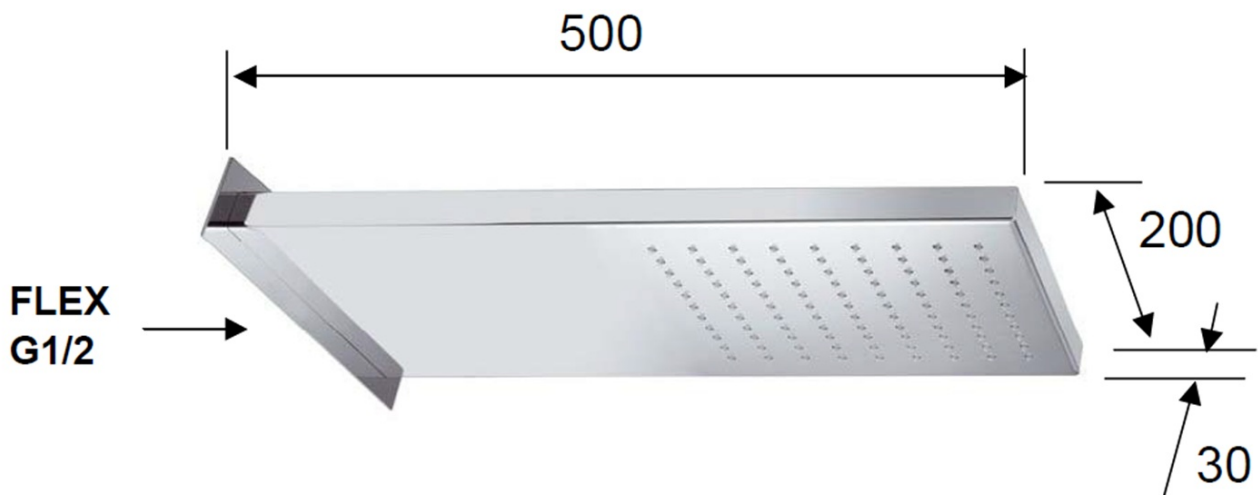

## Wall-mounted head shower, 500x200mm, polished stainless steel

**Order code:** DP562

**Size**

Width: 200 mm  
 Height: 30 mm  
 Depth: 500 mm

**Properties**

Colour: Chrome  
 Material: Stainless steel  
 Warranty: 2 years

### Technical sheet

pressione - pressure  
 portata MAX - MAX flow

1	2	3	4	5	bar
16	19	22	25	28	l/min