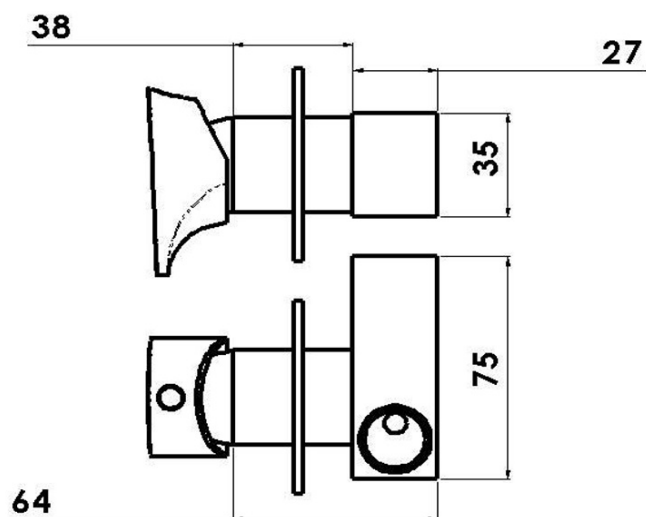

AXAMITE concealed faucet for bidet showers, 1 outlet, chrome

Order code: AX40

Basic information

Brand: Sapho
Series: AXAMITE

Properties

Colour: Chrome
Material: Brass
Shape: Design
Installation: Concealed
Cartridge diameter: 25 mm
Weight / Piece: 1.2 kg
Packaging: 1 Piece
Warranty: 6 years

We recommend buy

1 Piece Bidet Shower with Bracket, chrome (Order code: 1209-02)
1 Piece Shower outlet, round, thin cover, chrome (Order code: SG202)

Spare parts

Cartridge 25mm (Order code: A848C)

AXAMITE concealed faucet for bidet showers, 1 outlet,
chrome

 SAPHO

Technical sheet

TEPLÁ VODA
ACQUA CALDA
HOT WATER G1/2

STUDENÁ VODA
ACQUA FREDDA
COLD WATER G1/2

USCITA ACQUA MISCELATA
MIXED WATER OUTLET G1/2