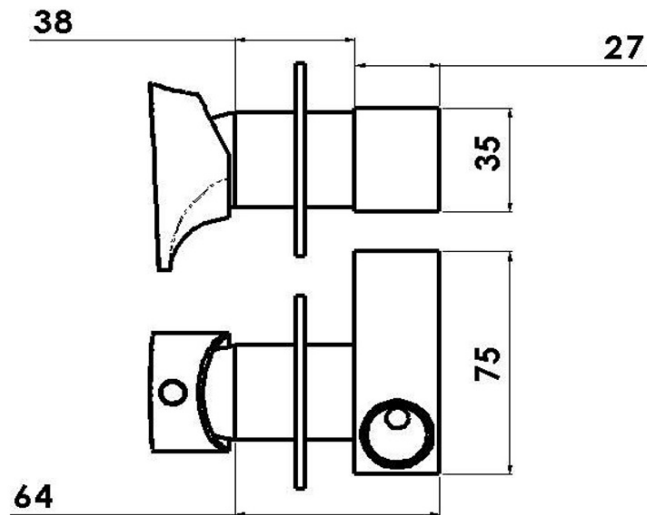

AXAMITE concealed faucet for bidet showers, 1 outlet,
chrome

SAPHO

Technical sheet

TEPLÁ VODA
ACQUA CALDA
HOT WATER G1/2

STUDENÁ VODA
ACQUA FREDDA
COLD WATER G1/2

USCITA ACQUA MISCELATA
MIXED WATER OUTLET G1/2