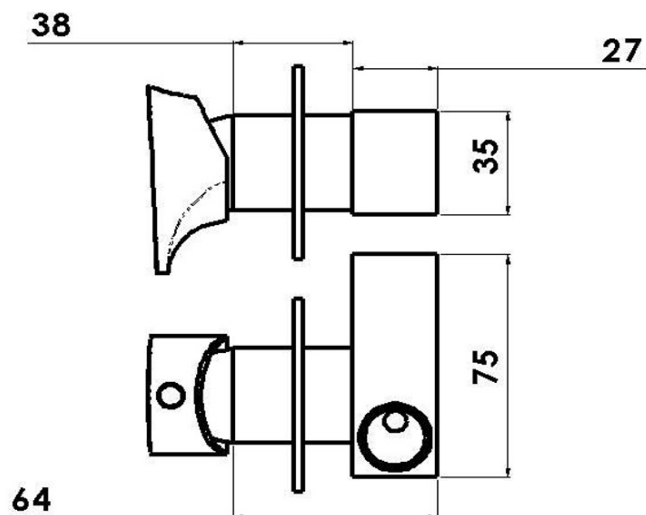

AXAMITE concealed faucet for bidet showers, 1 outlet,
chrome

SAPHO

Technical sheet

TEPLÁ VODA
ACQUA CALDA
HOT WATER G1/2

STUDENÁ VODA
ACQUA FREDDA
COLD WATER G1/2

USCITA ACQUA MISCELATA
MIXED WATER OUTLET G1/2