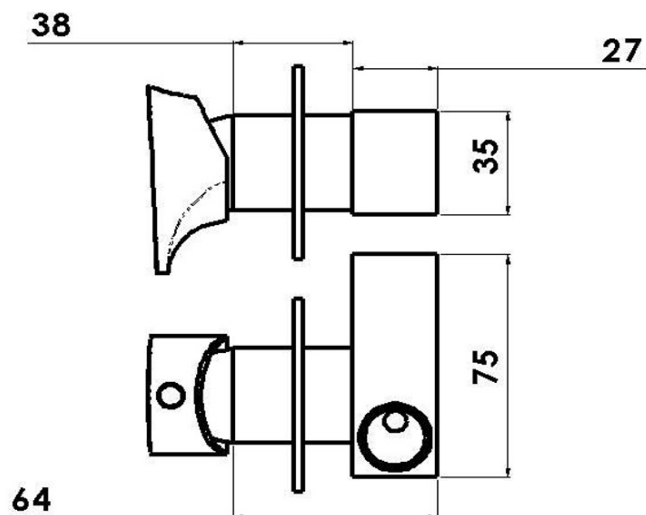

AXAMITE concealed faucet for bidet showers, 1 outlet, chrome

Order code: AX40

Basic information

Brand: Sapho
Series: AXAMITE

Properties

Colour: Chrome
Material: Brass
Shape: Design
Installation: Concealed
Cartridge diameter: 25 mm
Weight / Piece: 1.2 kg
Packaging: 1 Piece
Warranty: 6 years

We recommend buy

1 Piece Bidet Shower with Bracket, chrome (Order code: 1209-02)
1 Piece Shower outlet, round, thin cover, chrome (Order code: SG202)

Spare parts

Cartridge 25mm (Order code: A848C)

AXAMITE concealed faucet for bidet showers, 1 outlet,
chrome

 **SAPHO**

Technical sheet

TEPLÁ VODA
ACQUA CALDA
HOT WATER G1/2

STUDENÁ VODA
ACQUA FREDDA
COLD WATER G1/2

USCITA ACQUA MISCELATA
MIXED WATER OUTLET G1/2