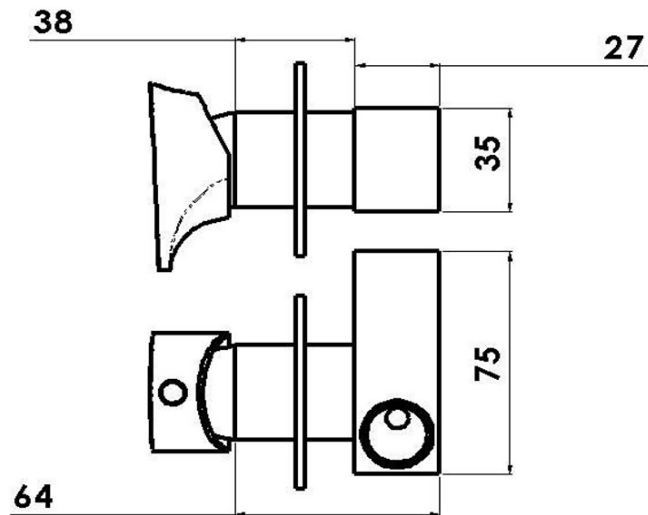

AXAMITE concealed faucet for bidet showers, 1 outlet, chrome

Order code: AX40

Basic information

Brand: Sapho
Series: AXAMITE

Properties

Colour: Chrome
Material: Brass
Shape: Design
Installation: Concealed
Cartridge diameter: 25 mm
Weight / Piece: 1.2 kg
Packaging: 1 Piece
Warranty: 6 years

We recommend buy

1 Piece Bidet Shower with Bracket, chrome (Order code: 1209-02)
1 Piece Shower outlet, round, thin cover, chrome (Order code: SG202)

Spare parts

Cartridge 25mm (Order code: A848C)

AXAMITE concealed faucet for bidet showers, 1 outlet,
chrome

 **SAPHO**

Technical sheet

TEPLÁ VODA
ACQUA CALDA
HOT WATER G1/2

STUDENÁ VODA
ACQUA FREDDA
COLD WATER G1/2

USCITA ACQUA MISCELATA
MIXED WATER OUTLET G1/2