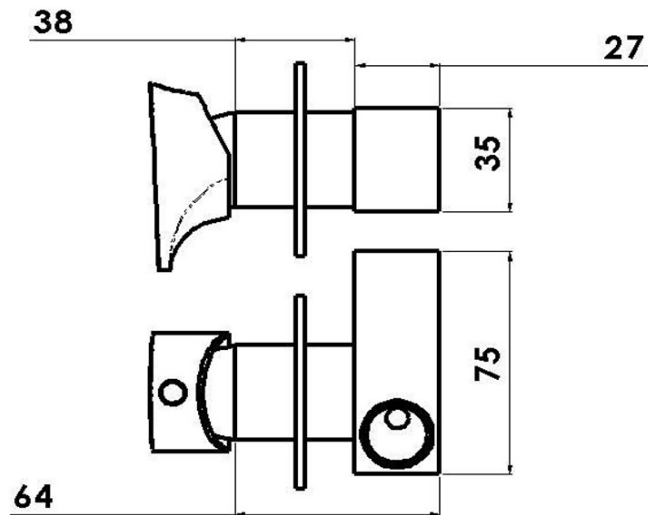

AXAMITE concealed faucet for bidet showers, 1 outlet, chrome

Order code: AX40

Basic information

Brand: Sapho
Series: AXAMITE

Properties

Colour: Chrome
Material: Brass
Shape: Design
Installation: Concealed
Cartridge diameter: 25 mm
Weight / Piece: 1.2 kg
Packaging: 1 Piece
Warranty: 6 years

We recommend buy

1 Piece Bidet Shower round with Bracket, chrome (Order code: 1209-02)

1 Piece Shower outlet, round, thin cover, chrome (Order code: SG202)

Spare parts

Cartridge 25mm (Order code: A848C)

AXAMITE concealed faucet for bidet showers, 1 outlet,
chrome

 **SAPHO**

Technical sheet

TEPLÁ VODA
ACQUA CALDA
HOT WATER G1/2

STUDENÁ VODA
ACQUA FREDDA
COLD WATER G1/2

USCITA ACQUA MISCELATA
MIXED WATER OUTLET G1/2