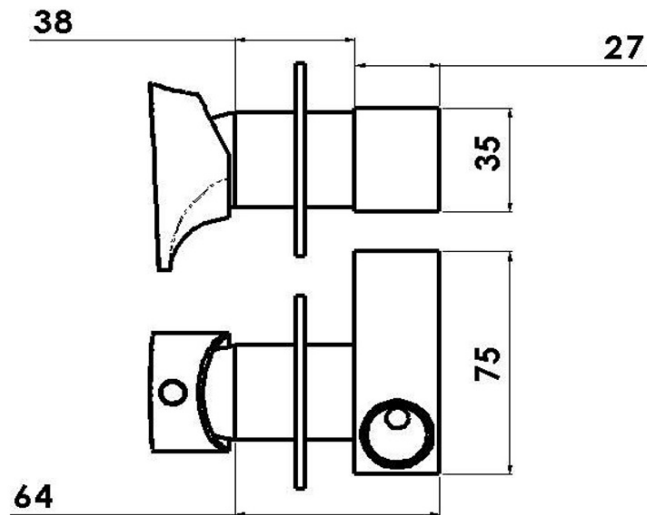

AXAMITE concealed faucet for bidet showers, 1 outlet, chrome

Order code: AX40

Basic information

Brand: Sapho
Series: AXAMITE

Properties

Colour: Chrome
Material: Brass
Shape: Design
Installation: Concealed
Cartridge diameter: 25 mm
Weight / Piece: 1.2 kg
Packaging: 1 Piece
Warranty: 6 years

We recommend buy

1 Piece Bidet Shower with Bracket, chrome (Order code: 1209-02)
1 Piece Shower outlet, round, thin cover, chrome (Order code: SG202)

Spare parts

Cartridge 25mm (Order code: A848C)

AXAMITE concealed faucet for bidet showers, 1 outlet,
chrome

 **SAPHO**

Technical sheet

TEPLÁ VODA
ACQUA CALDA
HOT WATER G1/2

STUDENÁ VODA
ACQUA FREDDA
COLD WATER G1/2

USCITA ACQUA MISCELATA
MIXED WATER OUTLET G1/2