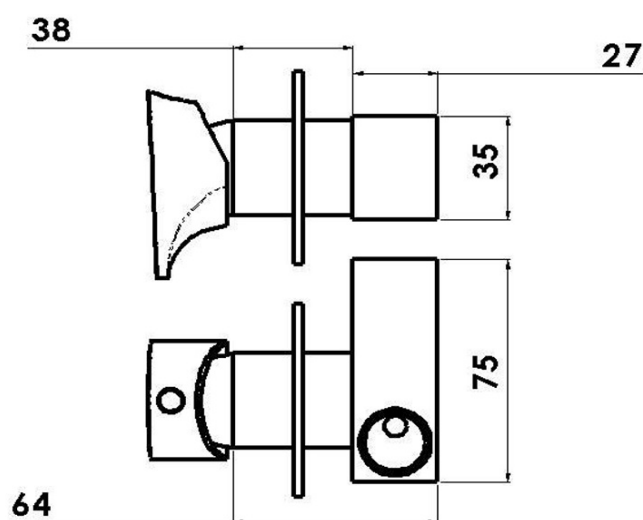

AXAMITE concealed faucet for bidet showers, 1 outlet, chrome

Order code: AX40

Properties

Colour: Chrome

Material: Brass

Warranty: 6 years

Technical sheet

TEPLÁ VODA
ACQUA CALDA
HOT WATER G1/2