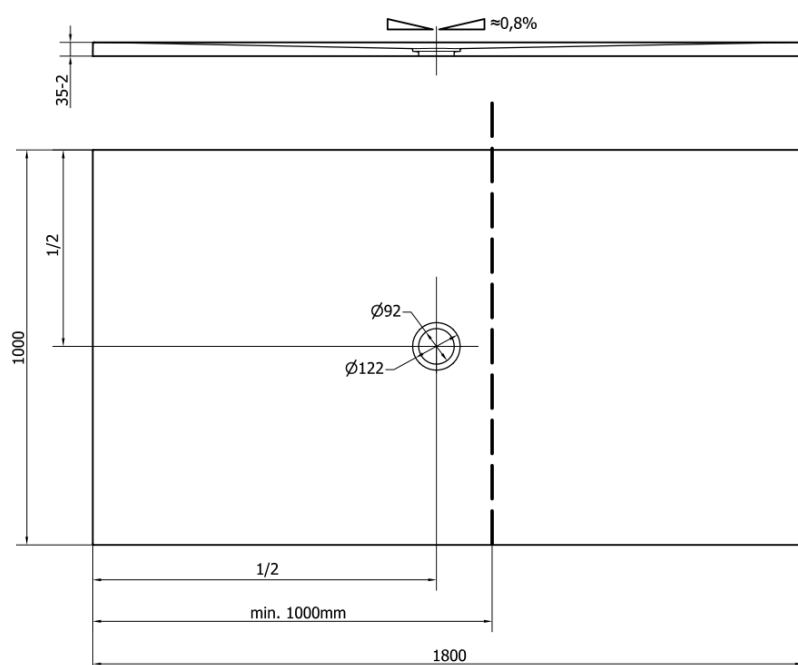

FLEXIA cast marble floor, 180x100x3cm

Order code: 71578

Size

Length: 1800 mm
 Width: 1000 mm
 Height: 30 mm

Properties

Colour: White
 Material: Cast marble
 Warranty: 2 years

Technical sheet

----- STRANA ŘEZU