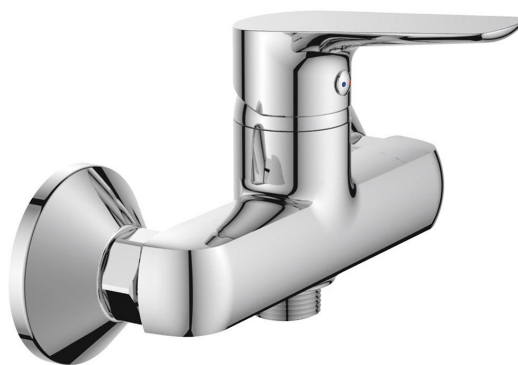

LOTTA wall-mounted shower mixer, spacing 150mm, chrome

Order code: LT611

Basic information

Brand: Aqualine

Series: LOTTA

Size

Width: 183 mm

Height: 114 mm

Depth: 130 mm

Properties

Colour: Chrome

Material: Brass

Shape: Circular

Installation: Wall-mounted 150 mm

Type of control: Lever

Cartridge diameter: 35 mm

Flow rate (3 bar): 23.1 l/min

Weight / Piece: 1.22 kg

Packaging: 1 Piece

Warranty: 4 years

Spare parts

KEROX ECO Replacement Cartridge dia 35mm, low (Order code: 2121B2)

Set of S-Unions 1/2" x 3/4" pair (Order code: ET654)

Water Tap Cover, chrome, conic, 2 pcs (Order code: RS271)

Replacement Cartridge (Order code: 521601)

Technical sheet