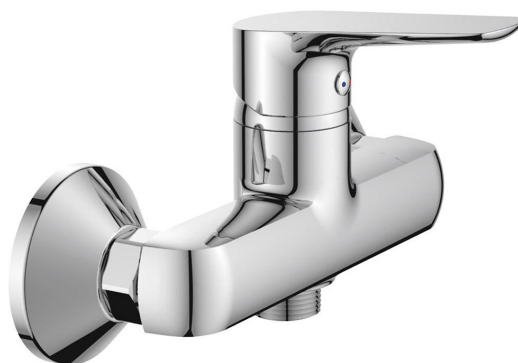

LOTTA wall-mounted shower mixer, spacing 150mm, chrome

Order code: LT611

Size

Width: 183 mm

Height: 114 mm

Depth: 130 mm

Properties

Colour: Chrome

Material: Brass

Warranty: 4 years