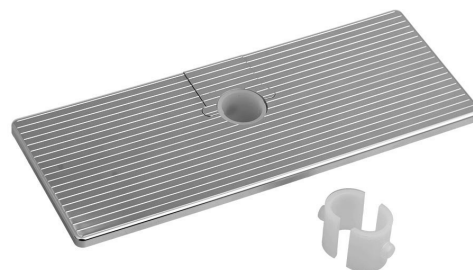

Slide Shelf for Shower Rails (diam. 18, 20, 22, 25mm)
ABS/Chrome

Order code: SK111

Basic information

Brand: Sapho

Size

Width: 250 mm

Height: 30 mm

Depth: 100 mm

Properties

Colour: Chrome

Material: Plastic

Weight / Piece: 0.25 kg

Packaging: 1 Piece

Warranty: 10 years

Slide Shelf for Shower Rails (diam. 18, 20, 22, 25mm)
ABS/Chrome

Technical sheet