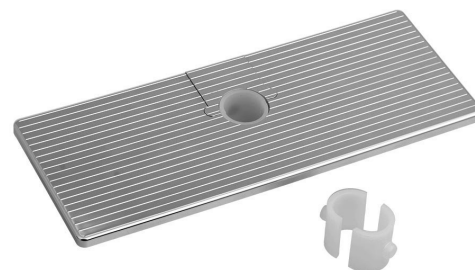

Slide Shelf for Shower Rails (diam. 18, 20, 22, 25mm)
ABS/Chrome

Order code: SK111

Basic information

Brand: Sapho

Size

Width: 250 mm

Height: 30 mm

Depth: 100 mm

Properties

Colour: Chrome

Material: Plastic

Weight / Piece: 0.25 kg

Packaging: 1 Piece

Warranty: 10 years

Slide Shelf for Shower Rails (diam. 18, 20, 22, 25mm)
ABS/Chrome

Technical sheet