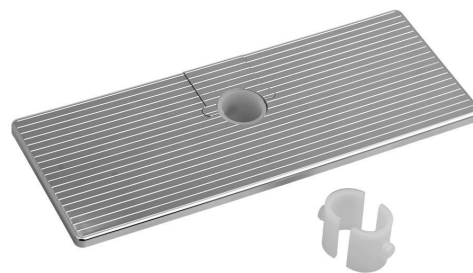

# Slide Shelf for Shower Rails (diam. 18, 20, 22, 25mm) ABS/Chrome

Order code: SK111

## Size

Width: 250 mm

Height: 30 mm

Depth: 100 mm

## Properties

Colour: Chrome

Material: Plastic

Warranty: 10 years