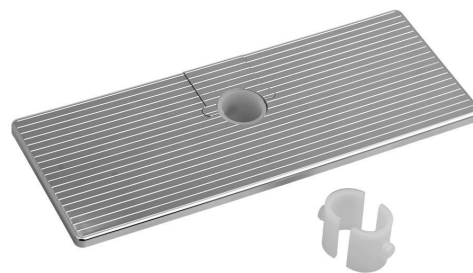

Slide Shelf for Shower Rails (diam. 18, 20, 22, 25mm) ABS/Chrome

Order code: SK111

Size

Width: 250 mm

Height: 30 mm

Depth: 100 mm

Properties

Colour: Chrome

Material: Plastic

Warranty: 10 years