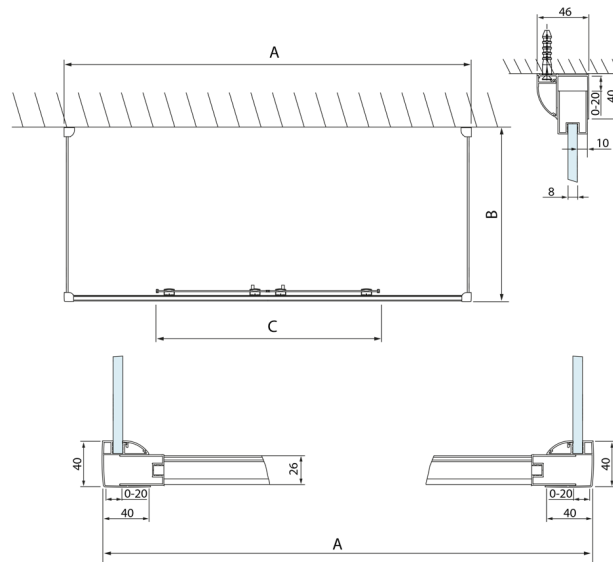

LUCIS LINE screen three sides 1600x1000x1000mm

Order code: DL4315DL3515DL3515

Size

Width: 1600 mm
 Height: 2000 mm
 Depth: 1000 mm

Properties

Warranty: 2 years

Technical sheet

Model	A	C
DL4215	1470-1510	560
DL4315	1570-1610	610

Model	B
DL3215	670-690
DL3315	770-790
DL3415	870-890
DL3515	970-990