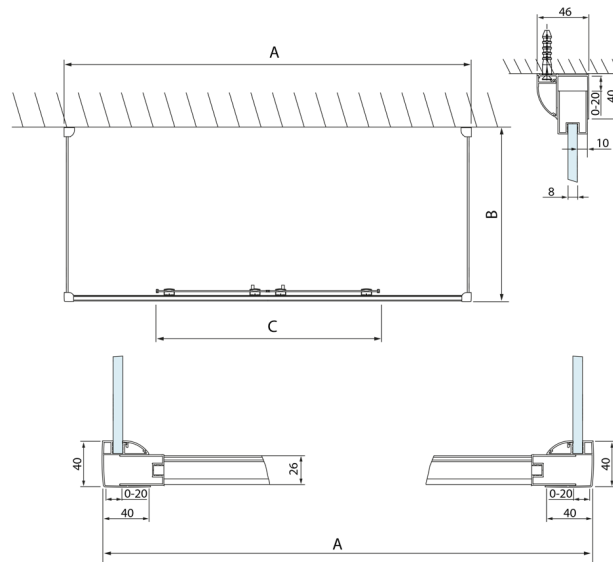

LUCIS LINE screen three sides 1600x900x900mm

Order code: DL4315DL3415DL3415

Size

Width: 1600 mm
 Height: 2000 mm
 Depth: 900 mm

Properties

Warranty: 2 years

Technical sheet

Model	A	C
DL4215	1470-1510	560
DL4315	1570-1610	610

Model	B
DL3215	670-690
DL3315	770-790
DL3415	870-890
DL3515	970-990