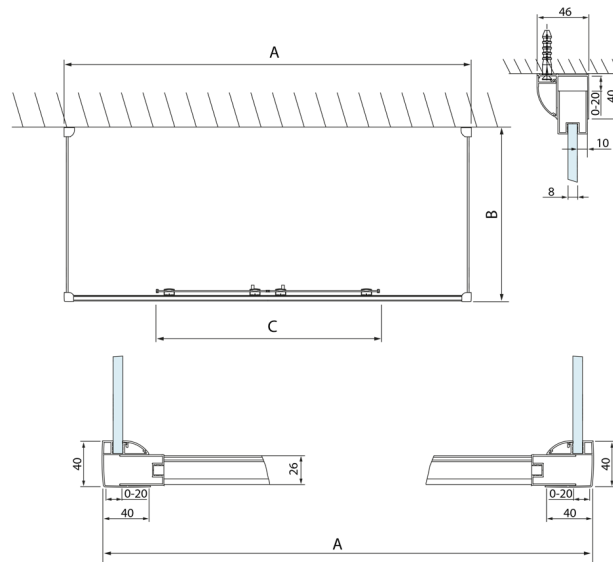

LUCIS LINE screen three sides 1600x700x700mm

Order code: DL4315DL3215DL3215

Size

Width: 1600 mm
 Height: 2000 mm
 Depth: 700 mm

Properties

Warranty: 2 years

Technical sheet

Model	A	C
DL4215	1470-1510	560
DL4315	1570-1610	610

Model	B
DL3215	670-690
DL3315	770-790
DL3415	870-890
DL3515	970-990