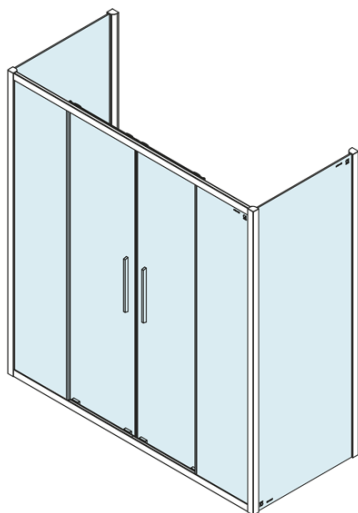

Order code: DL4215DL3415DL3415

Basic information

Brand: Polysan
Series: LUCIS LINE

Size

Width: 1500 mm
Height: 2000 mm
Depth: 900 mm

Properties

Profile colour: Chrome - polished aluminum
Shape: 3-piece shower enclosures
Type of opening: Sliding door
Opening width: 560 mm
Glass colour: TRANSPARENT glass
Glass finish: Antidrop
Glass thickness: 8 mm
Weight / Piece: 136.0 kg
Packaging: 3 Piece
Warranty: 2 years

Technical sheet

Model	A	C
DL4215	1470-1510	560
DL4315	1570-1610	610

Model	B
DL3215	670-690
DL3315	770-790
DL3415	870-890
DL3515	970-990