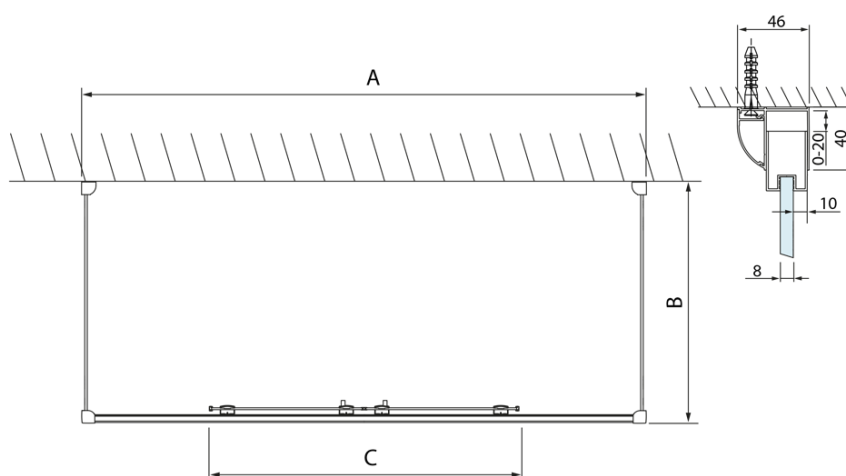

Order code: DL4215DL3415DL3415

Basic information

Brand: Polysan
Series: LUCIS LINE

Size

Width: 1500 mm
Height: 2000 mm
Depth: 900 mm

Properties

Profile colour: Chrome - polished aluminum
Shape: 3-piece shower enclosures
Type of opening: Sliding door
Opening width: 560 mm
Glass colour: TRANSPARENT glass
Glass finish: Antidrop
Glass thickness: 8 mm
Weight / Piece: 136.0 kg
Packaging: 3 Piece
Warranty: 2 years

Technical sheet

Model	A	C
DL4215	1470-1510	560
DL4315	1570-1610	610

Model	B
DL3215	670-690
DL3315	770-790
DL3415	870-890
DL3515	970-990