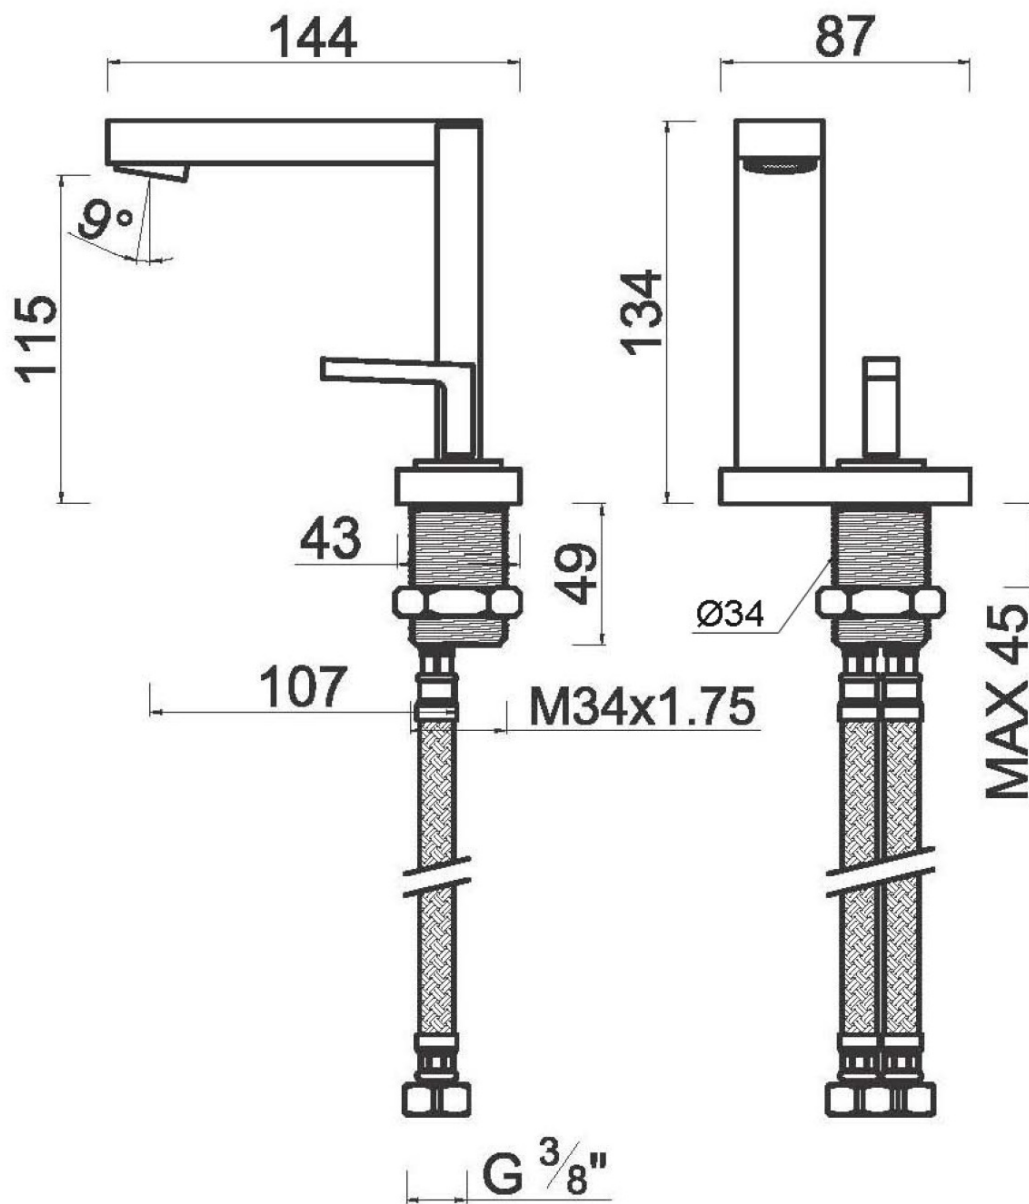

Order code: R15KC06

Basic information

Brand: Sapho
Series: KOMPOZICE

Size

Width: 600 mm
Height: 260 mm
Depth: 450 mm

Properties

Colour: Black
Material: MDF/laminate
Installation: Wall-Hung
Type of cabinet: Drawers
Type of washbasin: Washbasin
Equipment: Silent and soft closing, RAL colors upon request
Weight / Piece: 29.72 kg
Packaging: 4 Piece
Warranty: 2 years

Technical sheet

Composition 6

Composition 6

 SAPHO