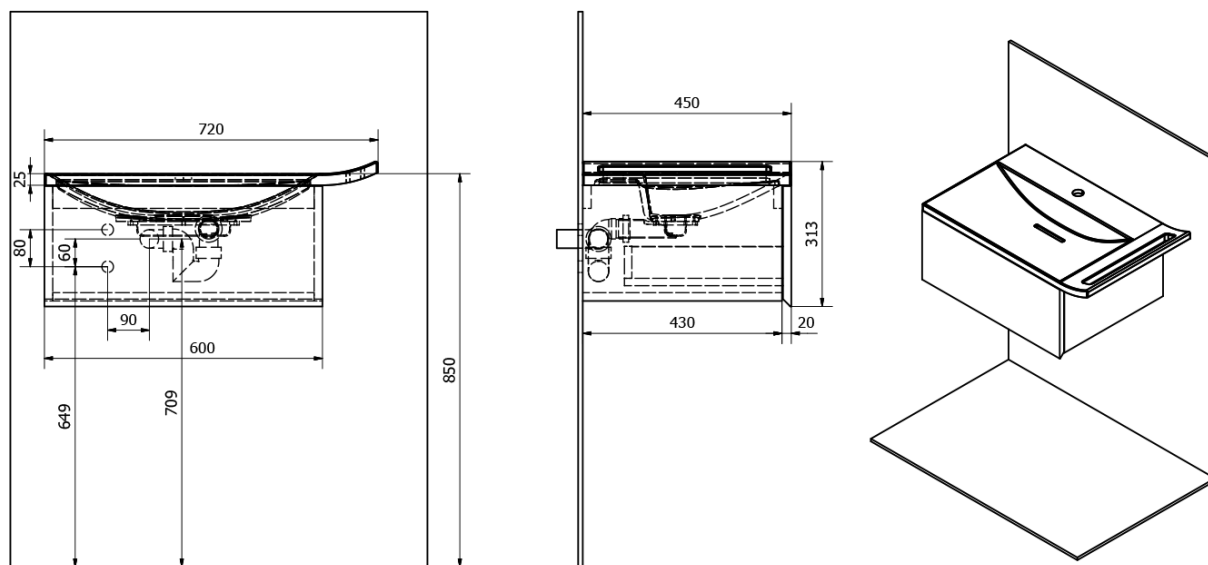

Technical sheet