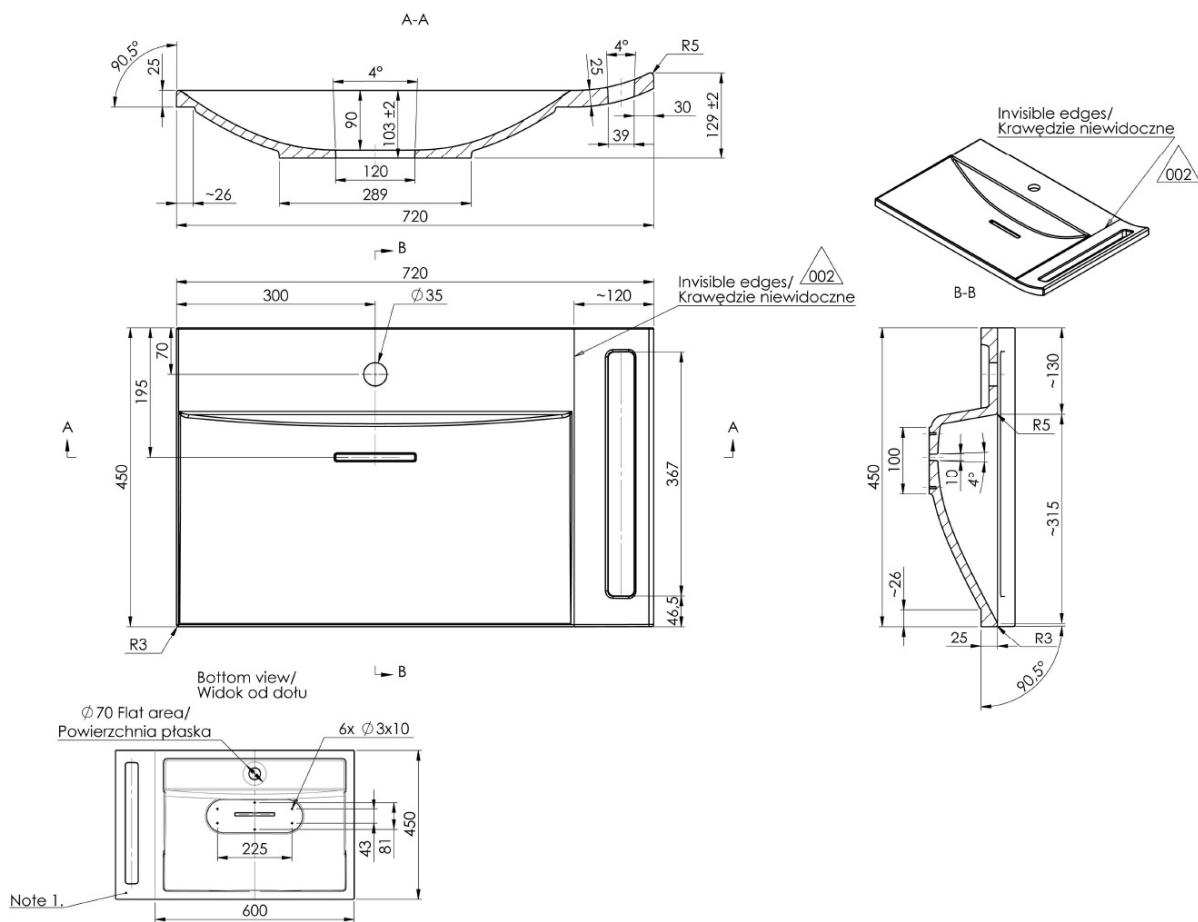

Composition 6