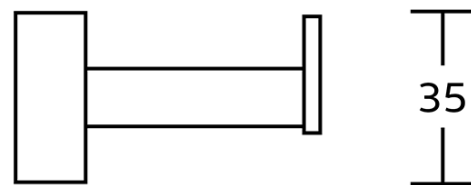

### Size

Width: 85 mm  
Height: 35 mm  
Depth: 60 mm

### Properties

Colour: Chrome  
Material: Alloy  
Shape: Square  
Type: Hook  
Installation: Drilling  
Weight / Piece: 0.17 kg  
Packaging: 1 Piece  
Warranty: 2 years

Technical sheet

35

35

85

60