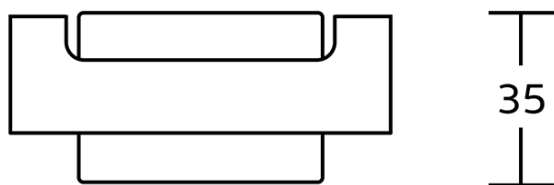

### Size

Width: 85 mm  
Height: 35 mm  
Depth: 60 mm

### Properties

Colour: Chrome  
Material: Alloy  
Shape: Square  
Type: Hook  
Installation: Drilling  
Weight / Piece: 0.17 kg  
Packaging: 1 Piece  
Warranty: 2 years

Technical sheet

35

35

85

60