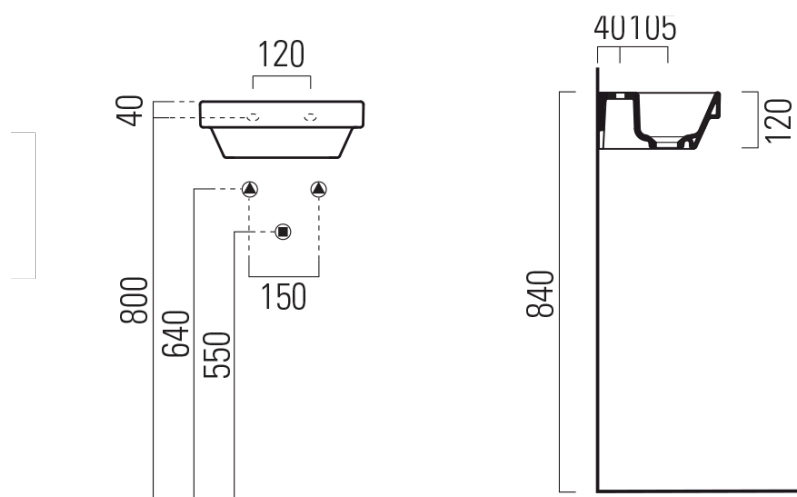

NORM ceramic washbasin 35x26cm, no tap hole, white ExtraGlaze

Order code: 8650011

Size

Width: 350 mm
 Height: 120 mm
 Depth: 260 mm

Properties

Colour: White
 Material: Ceramic
 Warranty: 2 years

Technical sheet

325x245 Taglio del mobile per installazione a incasso.
 325x245 Furniture cut for built-in basin installation in basin installation.