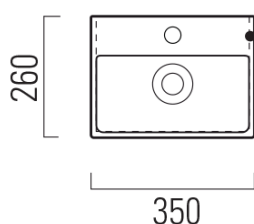

NORM ceramic washbasin 35x26cm, no tap hole, white ExtraGlaze

Order code: 8650011

Size

Width: 350 mm
 Height: 120 mm
 Depth: 260 mm

Properties

Colour: White
 Material: Ceramic
 Warranty: 2 years

Technical sheet

325x245 Taglio del mobile per installazione a incasso.
 325x245 Furniture cut for built-in basin installation in basin installation.