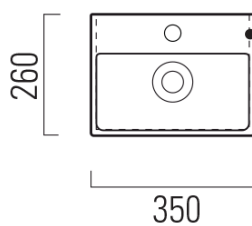

# NORM ceramic washbasin 35x26cm, no tap hole, white ExtraGlaze

GSI®

Order code: 8650011

## Size

Width: 350 mm  
Height: 120 mm  
Depth: 260 mm

## Technical sheet

325x245 Taglio del mobile per installazione a incasso.  
325x245 Furniture cut for built-in basin installation in basin installation.