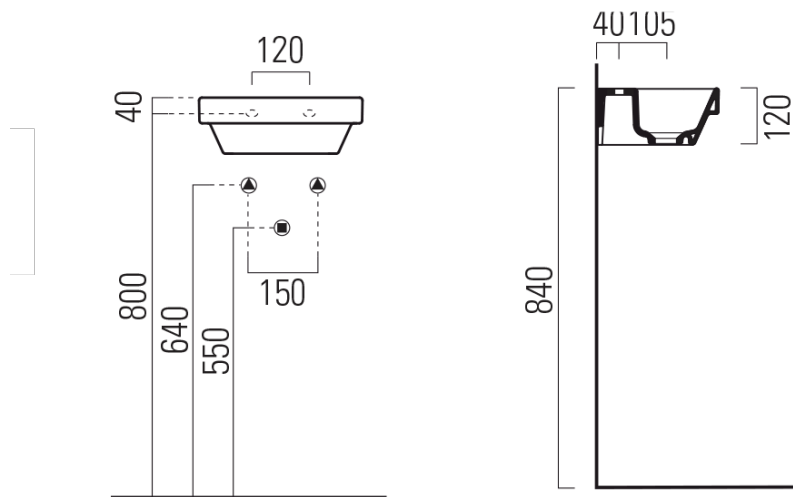

# NORM ceramic washbasin 35x26cm, no tap hole, white ExtraGlaze

GSI®

Order code: 8650011

## Size

Width: 350 mm  
Height: 120 mm  
Depth: 260 mm

## Technical sheet

325x245 Taglio del mobile per installazione a incasso.  
325x245 Furniture cut for built-in basin installation in basin installation.