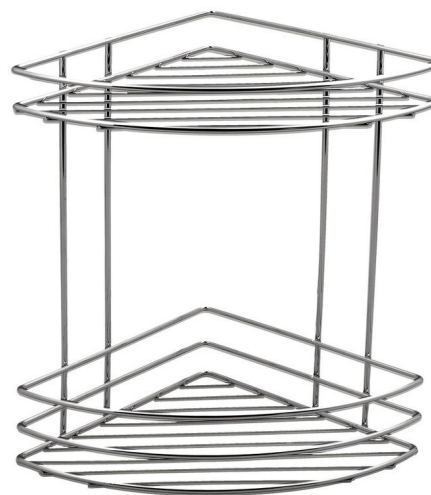

CHROM LINE double wire corner shelf, chrome

Order code: 37010

Basic information

Brand: Aqualine
Series: CHROM LINE

Size

Length: 200 mm
Width: 200 mm
Height: 280 mm
Depth: 200 mm

Properties

Colour: Chrome
Material: Steel
Shape: Wire
Type: Shelf: corner, Shelf: multi-level
Installation: Drilling
Weight / Piece: 0.8 kg
Packaging: 1 Piece
Warranty: 2 years

Spare parts

CHROM LINE Hooks for wire shelves (Order code: ND370)

Technical sheet