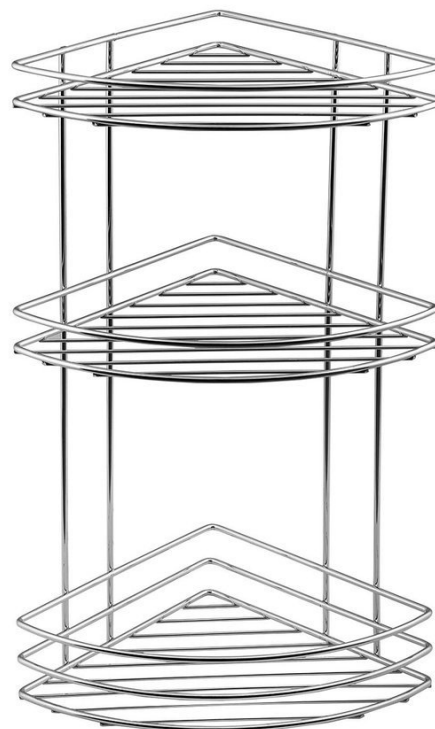

CHROM LINE triple wire corner shelf, chrome

Order code: 37015

Basic information

Brand: Aqualine
Series: CHROM LINE

Size

Length: 200 mm
Width: 200 mm
Height: 450 mm
Depth: 200 mm

Properties

Colour: Chrome
Material: Steel
Shape: Wire
Type: Shelf: corner, Shelf: multi-level
Installation: Drilling
Weight / Piece: 1.21 kg
Packaging: 1 Piece
Warranty: 2 years

Spare parts

CHROM LINE Hooks for wire shelves (Order code: ND370)

Technical sheet